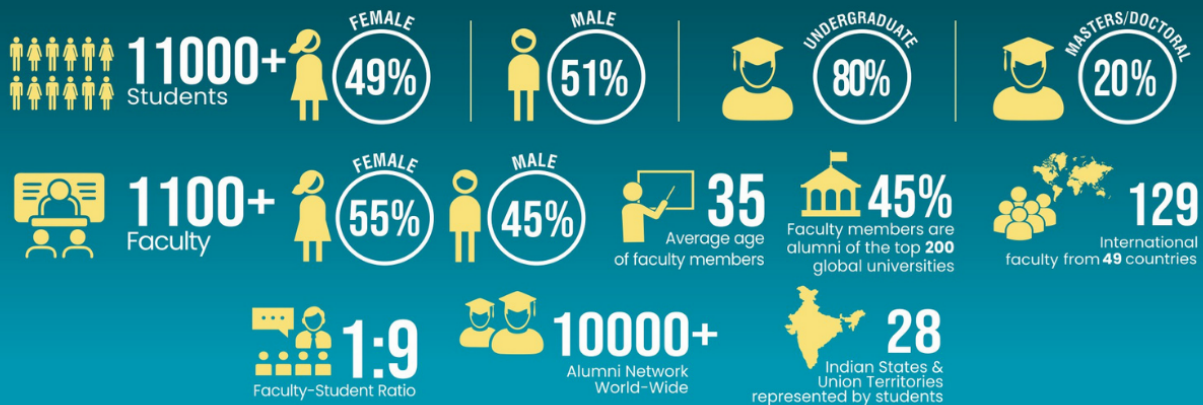

JGU @ A GLANCE

12 SCHOOLS

45+ Programmes

30+ Undergraduate Programmes
15+ Postgraduate Programmes
1 Doctoral Programme

RESEARCH

5500+ Publications

60+ Interdisciplinary research centres

4 Research & capacity building institutes

JINDAL INSTITUTE OF BEHAVIORAL SCIENCES

INTERNATIONAL COLLABORATIONS

430+ Collaborations with International Universities & Higher Education Institutions

10 Forms of Global Partnerships

75+ Countries & Regions

200+ Faculty & Student exchange collaborations

70+ Countries represented by students

ACCREDITATION & RANKINGS

Granted Autonomy by University Grants Commission

Ranked 2nd Swachh Campus Ranking 2019 Government of India

QS WORLD UNIVERSITY RANKINGS 2023

QS WORLD UNIVERSITY RANKINGS 2023 BY SUBJECT

CONFERRED THE STATUS OF AN INSTITUTION OF EMINENCE BY THE MINISTRY OF EDUCATION GOVERNMENT OF INDIA

O.P. JINDAL GLOBAL UNIVERSITY
INSTITUTION OF EMINENCE DEEMED TO BE UNIVERSITY
A Private University Promoting Public Service

www.jgu.edu.in

📍 Sonapat-131001, (NCR of Delhi)

JGU - An Initiative of Jindal Steel & Power Foundation